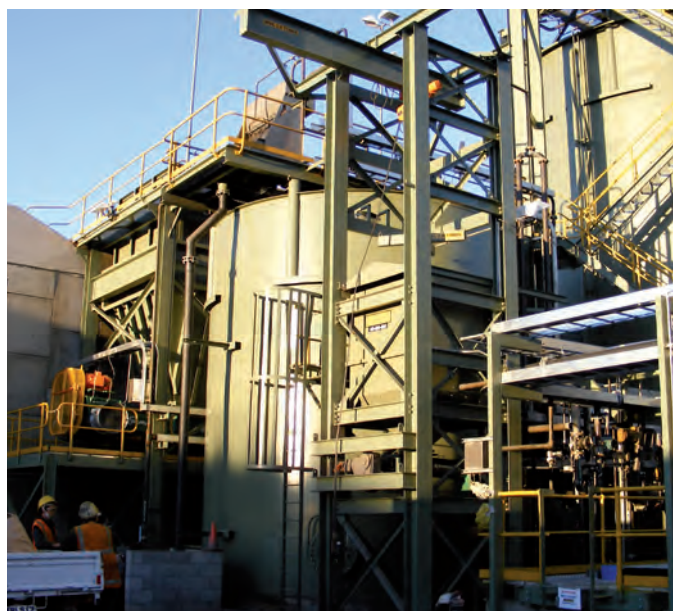

Chemical dosing system and storage tank

New Zealand Head Office

Address 7 Spencer Place, Nelson 7022
PO Box 43 Brightwater, Nelson 7051
New Zealand

Telephone +64 3 543 5300
Facsimile +64 3 543 5301
Email inquiries@brightwater.co.nz
Web www.brightwater.co.nz

New Zealand Branches

Nelson Auckland Christchurch Greymouth

Australian Branches

Perth Melbourne Brisbane
Email inquiries@brightwater.net.au
Web www.brightwater-group.com