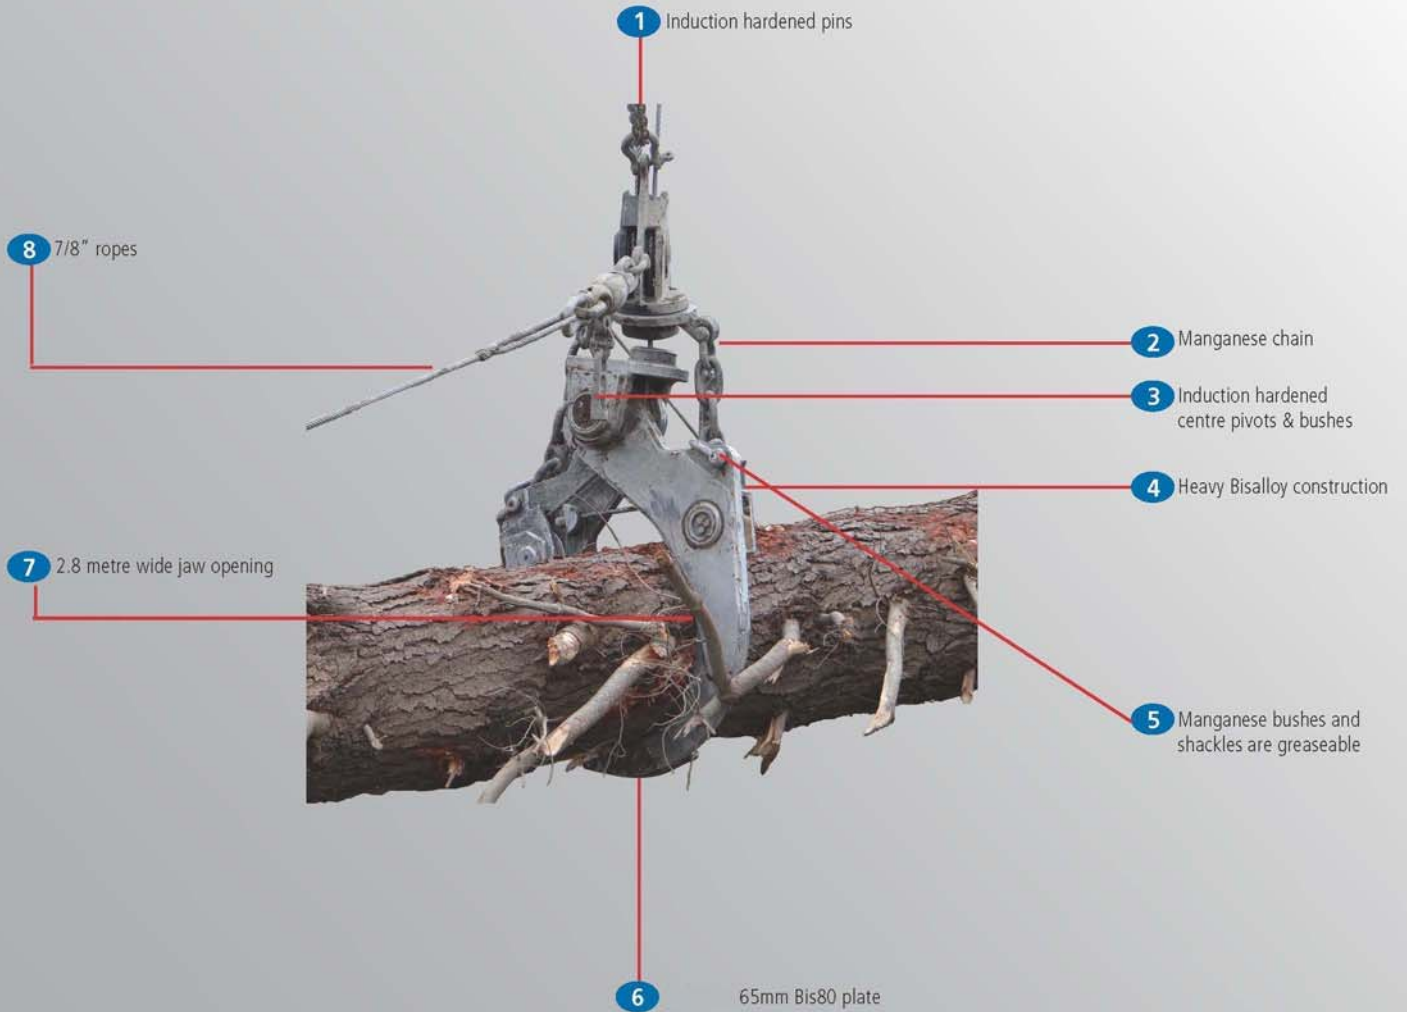

Brightwater

SWING YARDER GRAPPLE

SWING YARDER GRAPPLE

The **Brightwater Grapple** is engineered specifically for New Zealand logging conditions and features a 2.8 metre wide opening, heavy Bisalloy construction and induction hardened pins. The Grapple's Jaw is also shaped to provide excellent log bunching.

Using 7/8" ropes and manganese wear components the Brightwater Grapple delivers consistent performance and reliability in any New Zealand logging condition. All Brightwater products are supported with full service and parts back up.

The Brightwater Grapple is available in the following models:

- 2800H - 65mm PL

SWING YARDER GRAPPLE

KEY FEATURES

Nelson

Physical Address: 7 Spencer Place Brightwater, Nelson, 7022
Postal Address: PO Box 43, Brightwater, Nelson 7051
Phone: +64 (3) 543 5300
Fax: +64 (3) 543 5301
Email: inquiries@brightwater.co.nz
Website: www.brightwater.co.nz